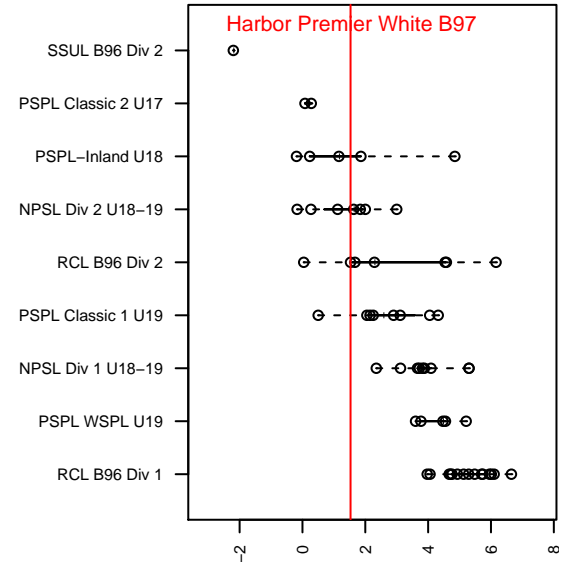

# Harbor Premier White B97

Harbor FC  
 Gig Harbor, WA  
 B97 total strength=1403  
 attack=10.06 defense=6.49  
 fall league = RCL B96 Div 2

alt names used:  
 78 Harbor Premier B97 White  
 HARBOR PREMIER B97 WHITE (WA)  
 Harbor Premier B97 White B

Venues played:  
 2015 Baker Blast Premier U17-18  
 2015 Nike Crossfire Challenge Gold Group U18  
 2015 Bigfoot Gold U18  
 2015 RCL B96 Div 2  
 2015 PacNW Winter Classic Premier U19  
 2015 WYS Presidents Cup B97 18/19

**Harbor Premier White B97**  
 Dots are actual minus expected GF (blue circles) and GA (red triangles).  
 Blue line is smoothed change in attack strength. Red is smoothed change in defense strength.

**attack and defense variance (black dot)  
relative to other teams  
and top 10 in region**

**attack and defense rating  
relative to others at age  
and all opponents in last 13 months**

**Performance relative to 13 month average**