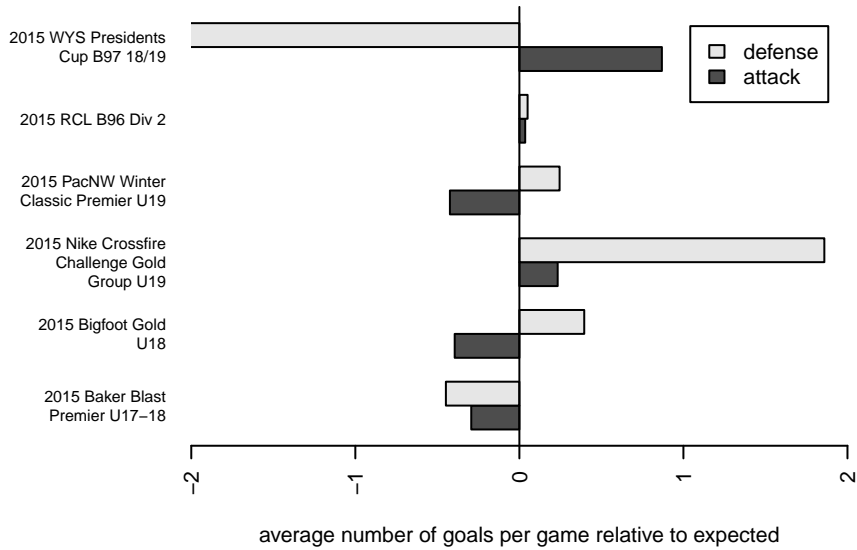

# Harbor Premier White B97

Harbor FC  
 Gig Harbor, WA  
 B97 total strength=1403  
 attack=10.06 defense=6.49  
 fall league = RCL B96 Div 2

alt names used:  
 78 Harbor Premier B97 White  
 HARBOR PREMIER B97 WHITE (WA)  
 Harbor Premier B97 White B

Venues played:  
 2015 Baker Blast Premier U17-18  
 2015 Nike Crossfire Challenge Gold Group U18  
 2015 Bigfoot Gold U18  
 2015 RCL B96 Div 2  
 2015 PacNW Winter Classic Premier U19  
 2015 WYS Presidents Cup B97 18/19

**Harbor Premier White B97**  
 Dots are actual minus expected GF (blue circles) and GA (red triangles).  
 Blue line is smoothed change in attack strength. Red is smoothed change in defense strength.

**attack and defense variance (black dot)  
relative to other teams  
and top 10 in region**

**attack and defense rating  
relative to others at age  
and all opponents in last 13 months**

**Performance relative to 13 month average**