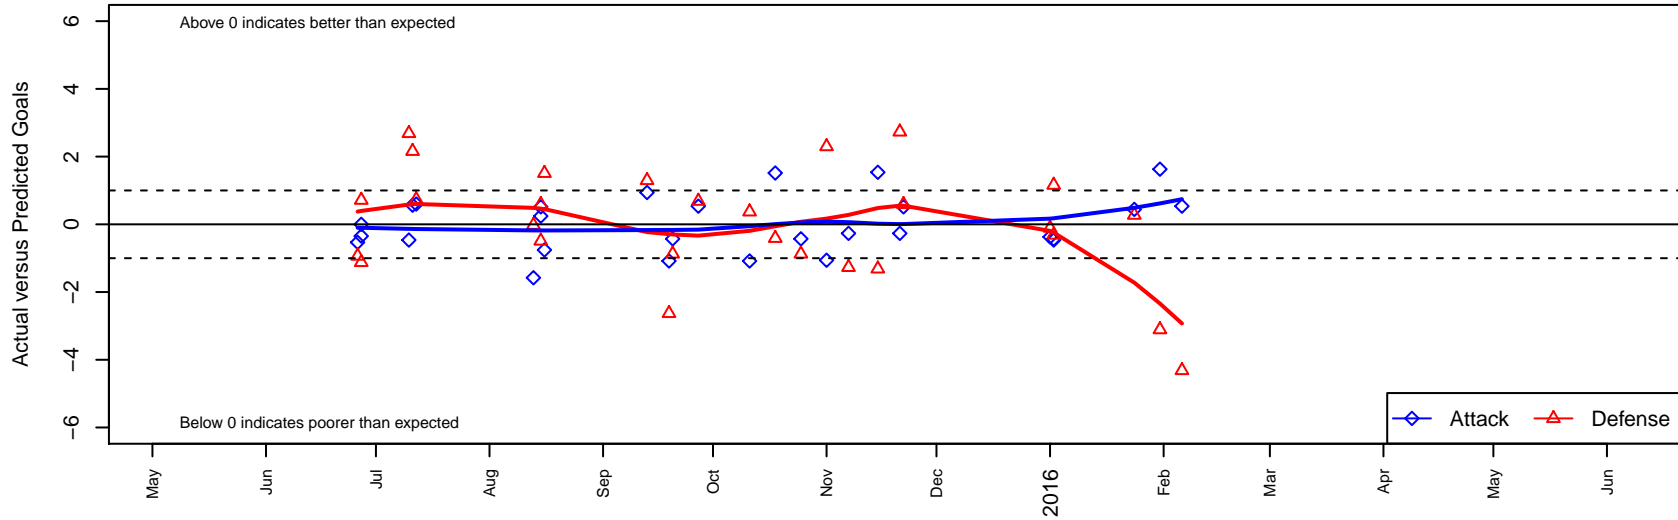

# Harbor Premier White B97

Harbor FC  
 Gig Harbor, WA  
 B97 total strength=1403  
 attack=10.06 defense=6.49  
 fall league = RCL B96 Div 2

alt names used:  
 78 Harbor Premier B97 White  
 HARBOR PREMIER B97 WHITE (WA)  
 Harbor Premier B97 White B

**Harbor Premier White B97**  
 Dots are actual minus expected GF (blue circles) and GA (red triangles).  
 Blue line is smoothed change in attack strength. Red is smoothed change in defense strength.

**attack and defense variance (black dot)  
relative to other teams  
and top 10 in region**

**attack and defense rating  
relative to others at age  
and all opponents in last 13 months**

**Performance relative to 13 month average**