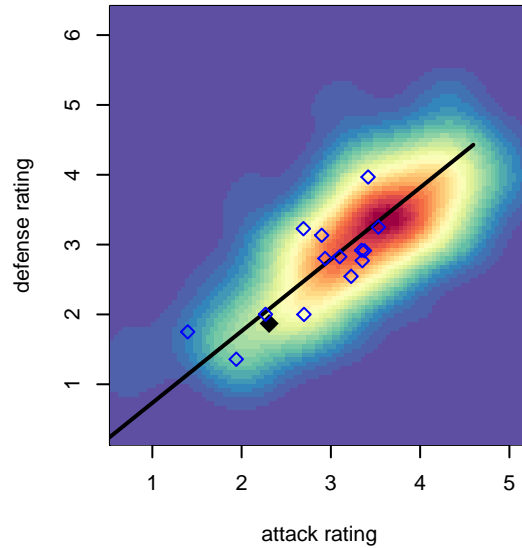

# Harbor Premier White B97

Harbor FC  
 Gig Harbor, WA  
 B97 total strength=1403  
 attack=10.06 defense=6.49  
 fall league = RCL B96 Div 2

alt names used:  
 78 Harbor Premier B97 White  
 HARBOR PREMIER B97 WHITE (WA)  
 Harbor Premier B97 White B

Venues played:  
 2015 Baker Blast Premier U17-18  
 2015 Nike Crossfire Challenge Gold Group U18  
 2015 Bigfoot Gold U18  
 2015 RCL B96 Div 2  
 2015 PacNW Winter Classic Premier U19  
 2015 WYS Presidents Cup B97 18/19

**Harbor Premier White B97**  
 Dots are actual minus expected GF (blue circles) and GA (red triangles).  
 Blue line is smoothed change in attack strength. Red is smoothed change in defense strength.

**attack and defense variance (black dot)  
relative to other teams  
and top 10 in region**

**attack and defense rating  
relative to others at age  
and all opponents in last 13 months**

**Performance relative to 13 month average**